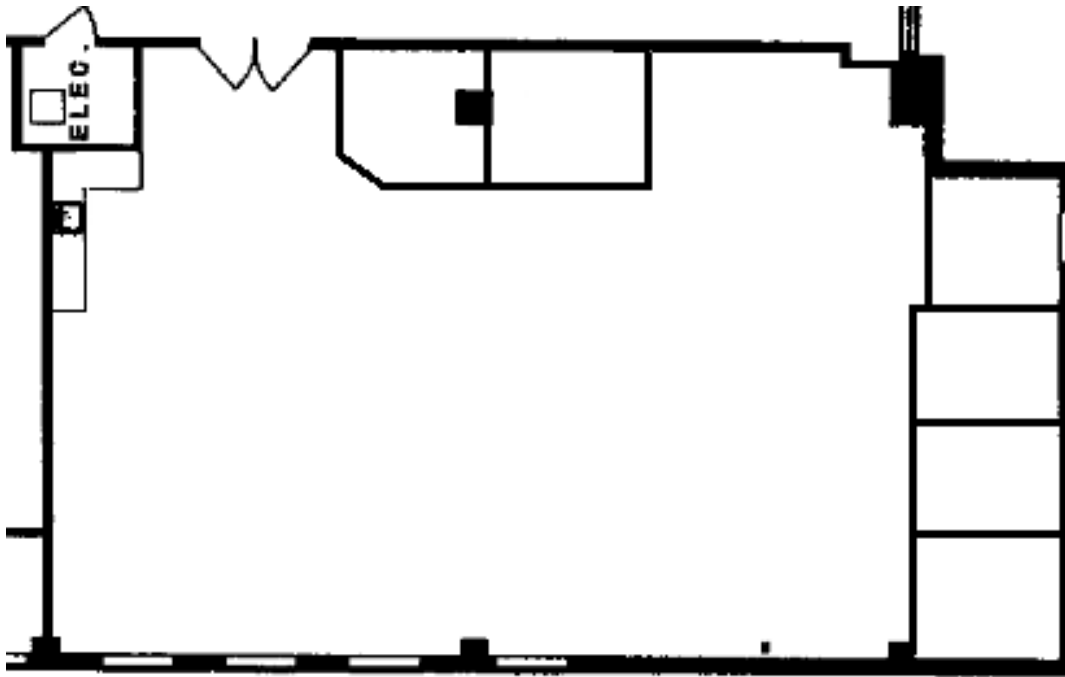

PROPERTY DETAILS

Suite	203
Available Area	1,900 sq.ft.
Net Rent	Contact listing agent
Op. Costs	\$9.05 per sq.ft. (2020 Est.)
Available	Immediate
Lease Term	Flexible

THE BUILDING

This fantastic character building is located on the corner of Richards and Smithe Streets. This great Yaletown location offers convenient car, bike and public transit access. A new bike lane was recently constructed along Richards Street and a new public park is under construction across from the building with an estimated completion in summer 2021.

Open office area

Offices

FLOOR PLAN

Suite 203 - 1,900 sq. ft.

- Kitchen and nice reception area
- Large open area
- 3 offices
- 2 meeting rooms

**Floor plan not to scale*

910 RICHARDS ST. SURROUNDING AMENITIES